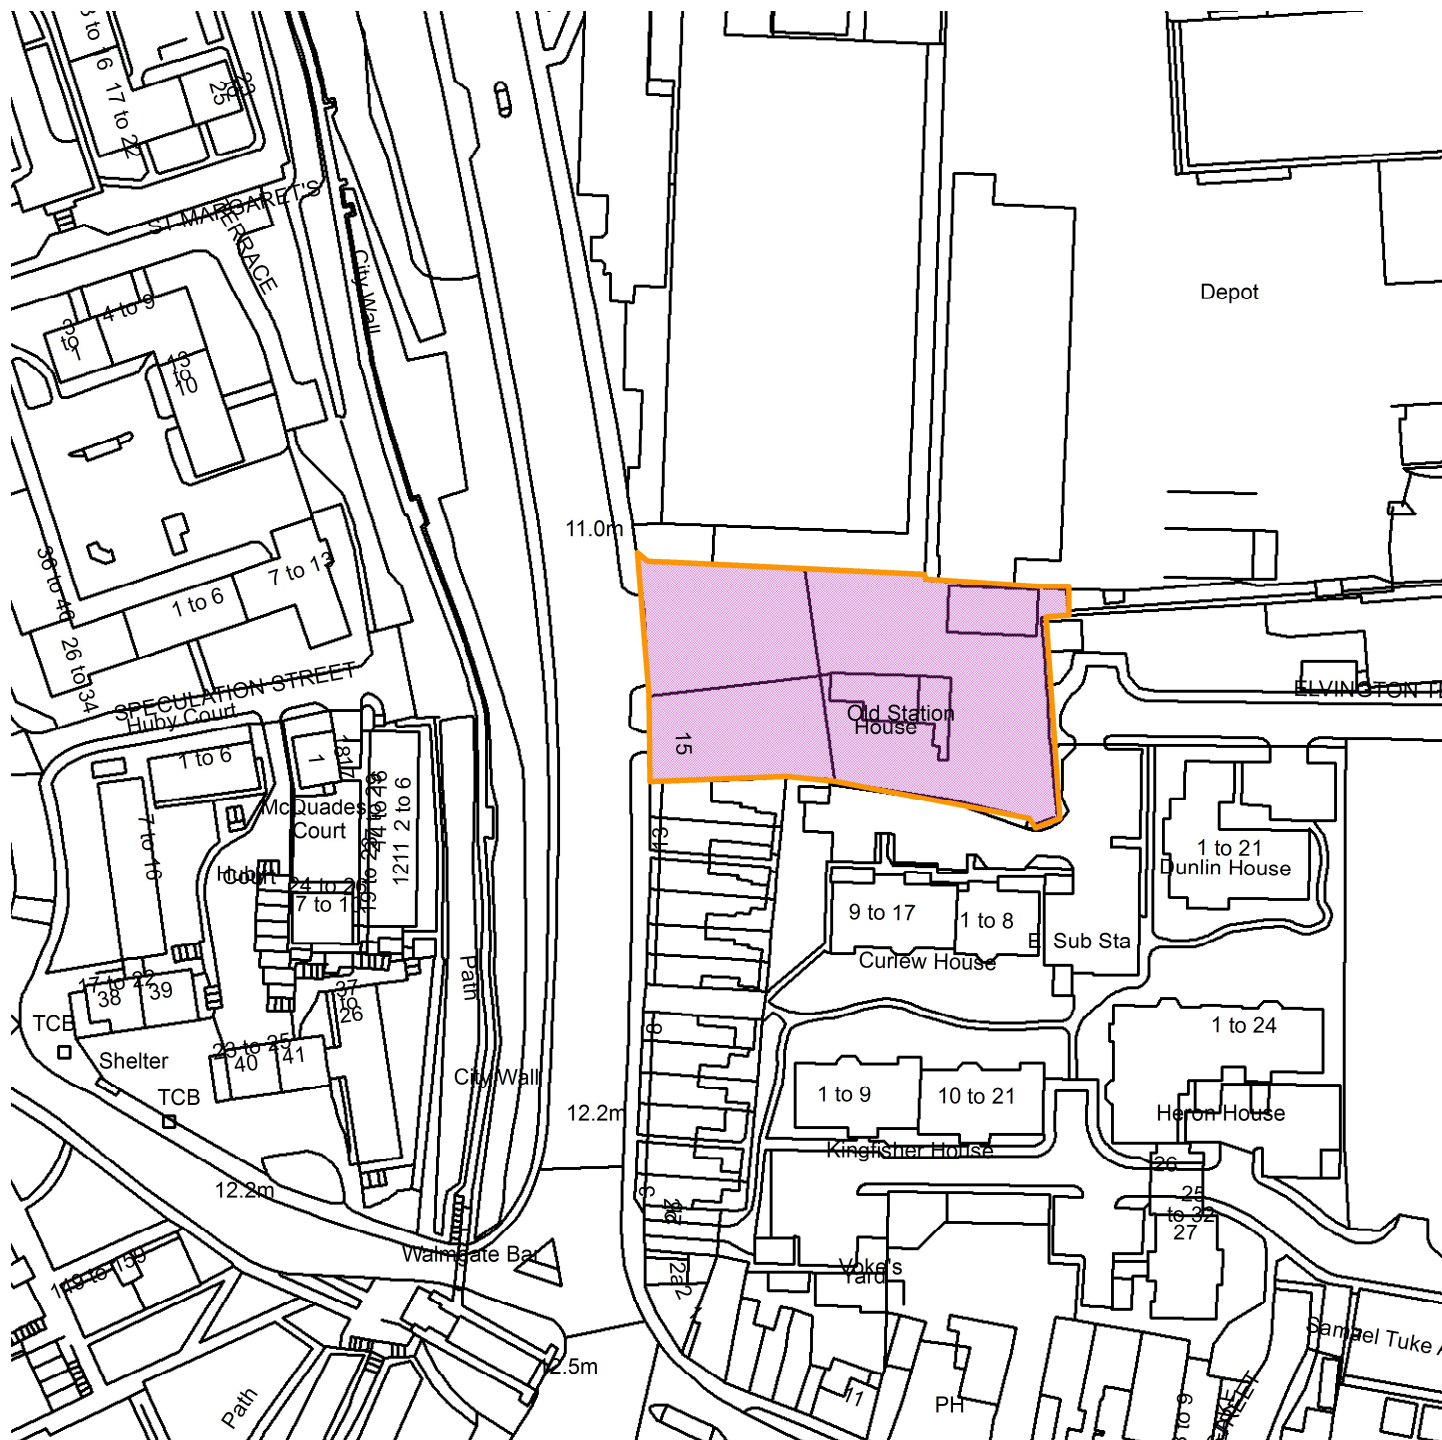

23/01647/FULM

Enterprise Rent-a-car, 15 Foss Islands Road YO31 7UL

GIS by ESRI (UK)

Scale : 1:1262

Reproduced from the Ordnance Survey map with the permission of the Controller of Her Majesty's Stationery Office © Crown Copyright 2000.

Unauthorised reproduction infringes Crown Copyright and may lead to prosecution or civil proceedings.

Produced using ESRI (UK)'s MapExplorer 2.0 - <http://www.esriuk.com>

Organisation	City of York Council
Department	Directorate of Place
Comments	Site Location Plan
Date	22 February 2024
SLA Number	Not Set